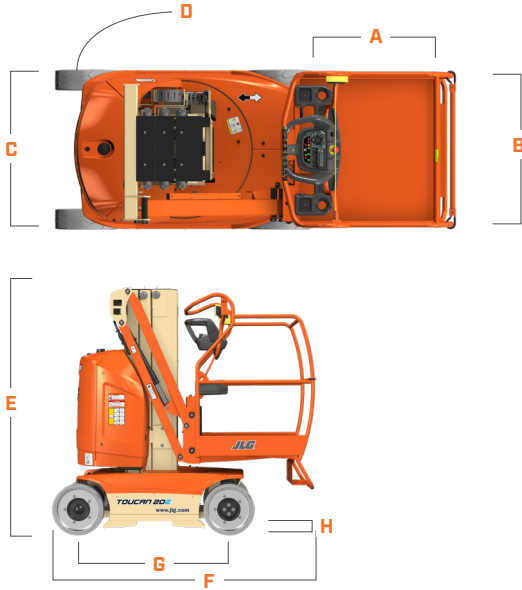

### KEY SPECS

**Platform Height**  
20-ft 3-in / 6.2-m

**Horizontal Outreach**  
6-ft 5-in / 1.97-m

**Up and Over Reach**  
16-ft 7-in / 5.08-m

**Platform Capacity**  
500-lb / 227-kg

### KEY FEATURES

- Reach up and over obstacles in tight spaces with a vertical telescopic mast with a jib.
- Equipped for indoor jobs with standard non-marking tires and efficient electric power, and for outdoor work with 25% gradeability.
- Unmatched positioning capabilities with a 345 degree rotating mast.
- Optimum battery life and more duty cycles with AC direct electric drive.

## STANDARD FEATURES

- 110V-AC Receptacle in the Platform
- 345 Degree Non-continuous Swing
- 5 Degree Tilt Alarm/Indicator Light
- All Motion Alarm
- Battery Condition Indicator
- Emergency Lowering Pump
- Horn
- Hourmeter
- Lifting Eyes
- Load Sensing System
- Proportional Controls
- Platform, Saloon Gate
- SkyGuard SkyLine™
- Tie-down Lugs
- Warning Beacon

## DIMENSIONS

All dimensions are approximate

- A. Platform Width 36-in / 0.90-m
- B. Platform Length 32-in / 0.81-m
- C. Machine Width 3-ft 3-in / 0.99-m
- D. Tailswing 6.7-in / 17-cm
- E. Machine Height 6-ft 5-in / 1.99-m
- F. Machine Length 6-ft 9-in / 2.10-m (Drop Bar)
- G. Wheelbase 3-ft 9-in / 1.20-m
- H. Ground Clearance 3.9-in / 10-cm