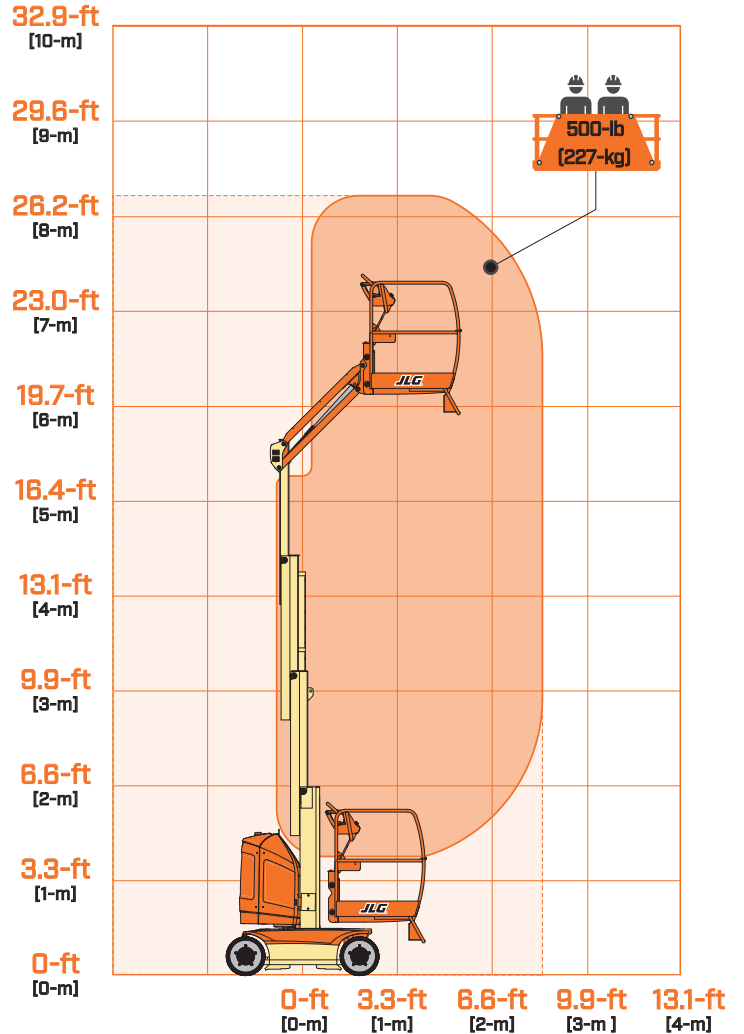

REACH DIAGRAM

JLG INDUSTRIES, INC.
Toll-free US 877-JLG-LIFT
JLG.com
An Oshkosh Corporation Company