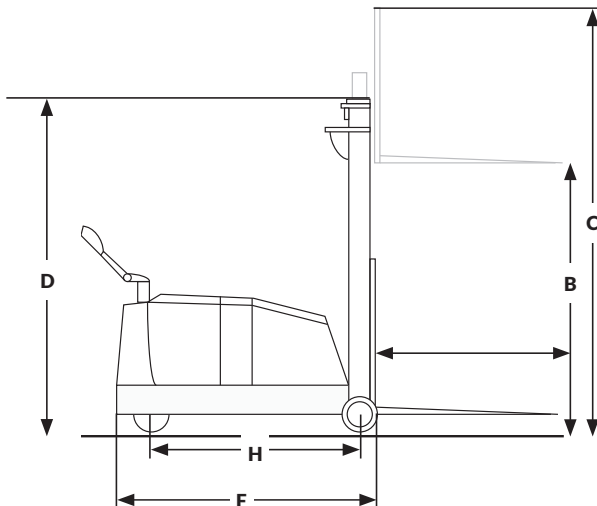

118" - 177"
Lift Height

3000 - 4400
Lbs Capacity

Integrated
Tilt Carriage

Side-Shift as
Standard

TECHNICAL INFO

	MODEL	TWO STAGE		THREE STAGE	
Lift Height Inches		118"	134"	157"	177"
A. Rated Capacity At 24 Inches L.C.	3000	3000 Lbs	3000 Lbs	2750 Lbs	2090 Lbs
	4400	4400 Lbs	4400 Lbs	3300 Lbs	3300 Lbs
B. Lift Height Inches		118"	134"	157"	177"
C. Extended Height Inches With Load Backrest		164"	183"	204"	224"
D. Collapsed Height Inches		80"	90"	77"	84"
E. Free Lift Inches		Nil		59"	59"
F. Chassis Length Inches To Face Of Forks	3000	69"			
	4400	76"			
G. Chassis Width Inches		36.5"			
H. Wheelbase Inches	3000	51"			
	4400	57"			
I. Carriage Width Inches		32"			
J. Chassis Under Clearance Inches		4"			
K. Turning Radius Inches	3000	61"			
	4400	71"			
L // M. Tilt (Rear // Forward) Degrees		9° // 3°			
N. Weight Less Battery (Lbs)	3000	4970 Lbs	5100 Lbs	5400 Lbs	5550 Lbs
	4400	6250 Lbs	6500 Lbs	6850 Lbs	7000 Lbs
O. Battery Compartment Size Inches		13.25" Long X 31.5" Wide X 24" High			
P. Right Angle Stacking Aisle Inches		Dimension F + Load Length + 4 Inches			

TASKCOBRA®

COBRA® Technical Drawing