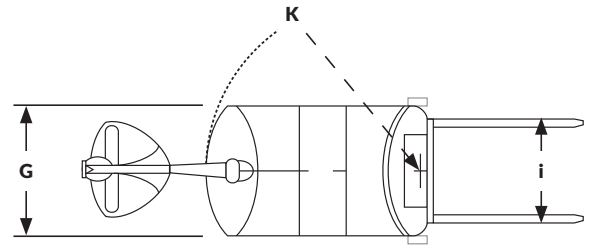

118" - 177"
Lift Height

3000 - 4400
Lbs Capacity

Integrated
Tilt Carriage

Side-Shift as
Standard

TECHNICAL INFO

	MODEL	TWO STAGE		THREE STAGE	
Lift Height Inches		118"	134"	157"	177"
A. Rated Capacity At 24 Inches L.C.	3000	3000 Lbs	3000 Lbs	2750 Lbs	2090 Lbs
	4400	4400 Lbs	4400 Lbs	3300 Lbs	3300 Lbs
B. Lift Height Inches		118"	134"	157"	177"
C. Extended Height Inches With Load Backrest		164"	183"	204"	224"
D. Collapsed Height Inches		80"	90"	77"	84"
E. Free Lift Inches		Nil		59"	59"
F. Chassis Length Inches To Face Of Forks	3000	69"			
	4400	76"			
G. Chassis Width Inches		36.5"			
H. Wheelbase Inches	3000	51"			
	4400	57"			
I. Carriage Width Inches		32"			
J. Chassis Under Clearance Inches		4"			
K. Turning Radius Inches	3000	61"			
	4400	71"			
L // M. Tilt (Rear // Forward) Degrees		9° // 3°			
N. Weight Less Battery (Lbs)	3000	4970 Lbs	5100 Lbs	5400 Lbs	5550 Lbs
	4400	6250 Lbs	6500 Lbs	6850 Lbs	7000 Lbs
O. Battery Compartment Size Inches		13.25" Long X 31.5" Wide X 24" High			
P. Right Angle Stacking Aisle Inches		Dimension F + Load Length + 4 Inches			

TASKCOBRA®

COBRA® Technical Drawing

Due to continuous product improvement, specifications are subject to change without notice or obligation. Some systems and features shown are optional at extra cost.

LEGLESS
STACKER

WEB: FAIRCHILDEQUIPMENT.COM   CALL US: (844) 432-4724
EMAIL: INFO@FAIRCHILDEQUIPMENT.COM