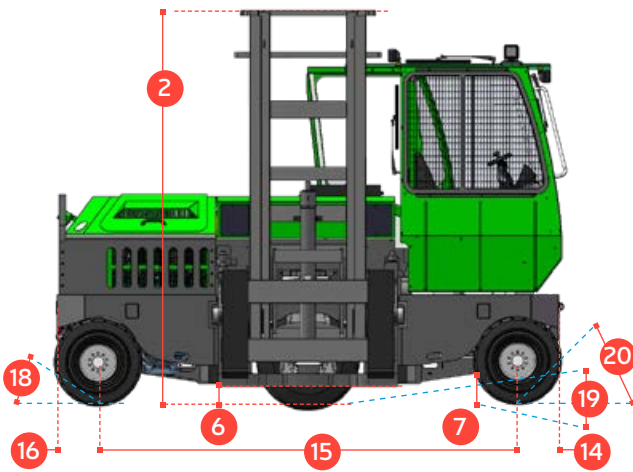

COMBI-SL C9,000SL - C12,000SL

SIDE VIEW