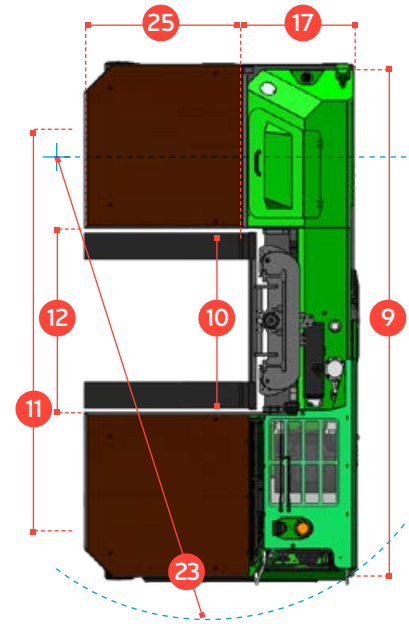

OVERHEAD VIEW

REF.	DESCRIPTION	C9000 SL	C10,000 SL	C12,000 SL
1a	Standard Lift Height		159"	
1b	Free Lift Height		0"	
2	Height Mast Closed		118"	
3	Max. (Mast raised)		204³/₄"	
4	Overall Length	80³/₄"	80³/₄"	88¹/₂"
5	Mast Travel	51"	51"	59"
6	Ground Clearance Under Mast		12"	
7	Ground Clearance to Center of Wheelbase		13"	
8	Height Over Cab (Without work lights)		105"	
9	Width		153¹/₂"	
10	Outside Spread of Fork Arms		53"	
11	Track Front		128¹/₄"	
12	Frame Opening		55"	
13	Load Center Distance		23¹/₂"	
14	Overhang Front		12¹/₂"	
15	Wheelbase		128¹/₄"	
16	Overhang Back		12¹/₂"	
17	Length From Face of Fork		33¹/₂"	
18	Approach Angle		45°	
19	Ramp Angle		18°	
20	Departure Angle		45°	
21	Forward Tilt		3°	
22	Backward Tilt		5°	
23	Minimum Outside Radius		102"	
24	Platform Height (Optional 750mm)		33¹/₂"	
25	Platform Length	47"	47"	55"
A	Capacity	9000 lbs	10,000 lbs	12,000 lbs
B	Unladen Weight	21,650 lbs	21,825 lbs	22,490 lbs
C	Maximum Ground Speed		12 mph	
D	Gradeability		15%	
E	Deutz TCD 3.6 ltr / LPG GM (PSI) Engine - 4.3L		74 HP / 96 HP	
F	Electrics		12 Volt	
G	Fork Section 2" x 8" x	47"	47"	55"
H	27 x 10 - 12 Front Tire		OD 27" / Width 10"	
I	355 / 65 - 15 Rear Tire		OD 31" / Width 11¹/₂"	
J	Standard Color		Green & Gray	
K	Suspension Seat		KAB Model 116