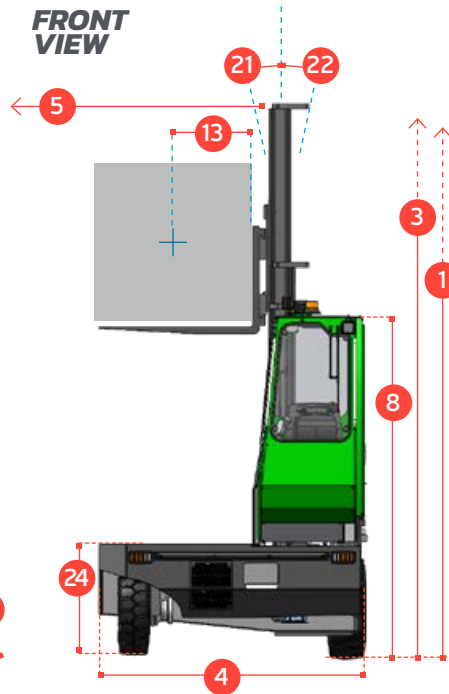

COMBI-SL C9,000SL - C12,000SL

FRONT VIEW

REF.	DESCRIPTION	C9000 SL	C10,000 SL	C12,000 SL
1a	Standard Lift Height		159"	
1b	Free Lift Height		0"	
2	Height Mast Closed		118"	
3	Max. (Mast raised)		204³/₄"	
4	Overall Length	80³/₄"	80³/₄"	88¹/₂"
5	Mast Travel	51"	51"	59"
6	Ground Clearance Under Mast		12"	
7	Ground Clearance to Center of Wheelbase		13"	
8	Height Over Cab (Without work lights)		105"	
9	Width		153¹/₂"	
10	Outside Spread of Fork Arms		53"	
11	Track Front		128¹/₄"	
12	Frame Opening		55"	
13	Load Center Distance		23¹/₂"	
14	Overhang Front		12¹/₂"	
15	Wheelbase		128¹/₄"	
16	Overhang Back		12¹/₂"	
17	Length From Face of Fork		33¹/₂"	
18	Approach Angle		45°	
19	Ramp Angle		18°	
20	Departure Angle		45°	
21	Forward Tilt		3°	
22	Backward Tilt		5°	
23	Minimum Outside Radius		102"	
24	Platform Height (Optional 750mm)		33¹/₂"	
25	Platform Length	47"	47"	55"
A	Capacity	9000 lbs	10,000 lbs	12,000 lbs
B	Unladen Weight	21,650 lbs	21,825 lbs	22,490 lbs
C	Maximum Ground Speed		12 mph	
D	Gradeability		15%	
E	Deutz TCD 3.6 ltr / LPG GM (PSI) Engine - 4.3L		74 HP / 96 HP	
F	Electrics		12 Volt	
G	Fork Section 2" x 8" x	47"	47"	55"
H	27 x 10 - 12 Front Tire		OD 27" / Width 10"	
I	355 / 65 - 15 Rear Tire		OD 31" / Width 11¹/₂"	
J	Standard Color		Green & Gray	
K	Suspension Seat		KAB Model 116	

Multi-Directional

Features Include:

- Rubber Mounted Cabin
- Multi-Directional Operation
- AC Motor Technology
- 4-way lever positioning of Wheels
- 2 Wheel Drive

Distributed by:

303 CONCORD STREET,
GREENSBORO,
NORTH CAROLINA 27406

TOLL FREE: 1-877 COMBI 56
TEL: 336-378-8884
INFO@COMBILIFT.COM

combilift.com